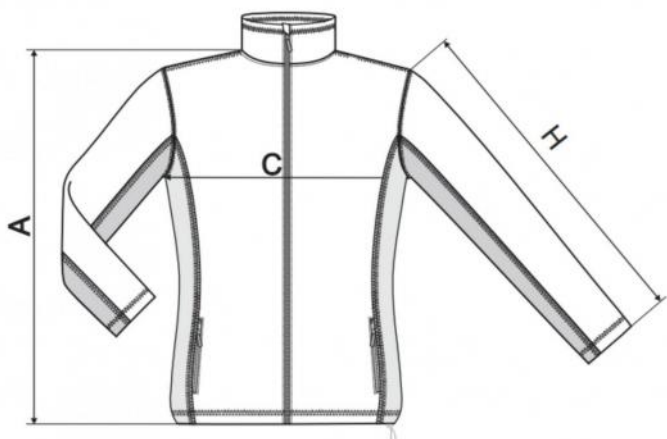

## Dámská mikina Frosty šedá

Cena od: 830 Kč

#### SIZE SPECIFICATION [cm]

size	XS	S	M	L	XL	2XL	3XL
A	62	63	65	66	68	71	73
C	44	48	52	56	62	68	74
H	60	60	61	61	62	63	64

All size specifications listed are in cm. Accepted tolerance of up to ± 5%.