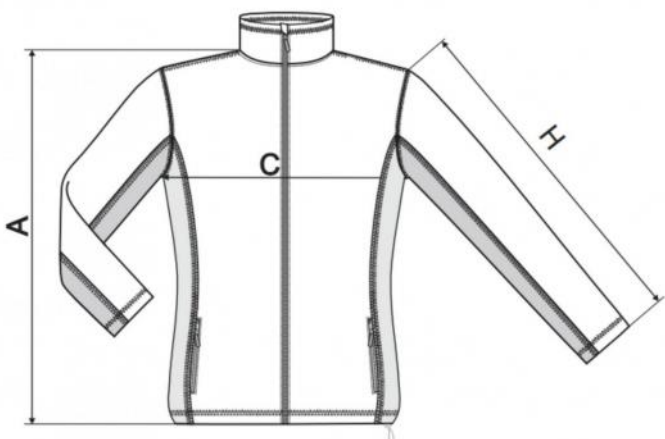

## Dámská mikina Frosty šedá

Cena od: 830 Kč

#### SIZE SPECIFICATION [cm]

size	XS	S	M	L	XL	2XL	3XL
A	62	63	65	66	68	71	73
C	44	48	52	56	62	68	74
H	60	60	61	61	62	63	64

All size specifications listed are in cm. Accepted tolerance of up to ± 5%.